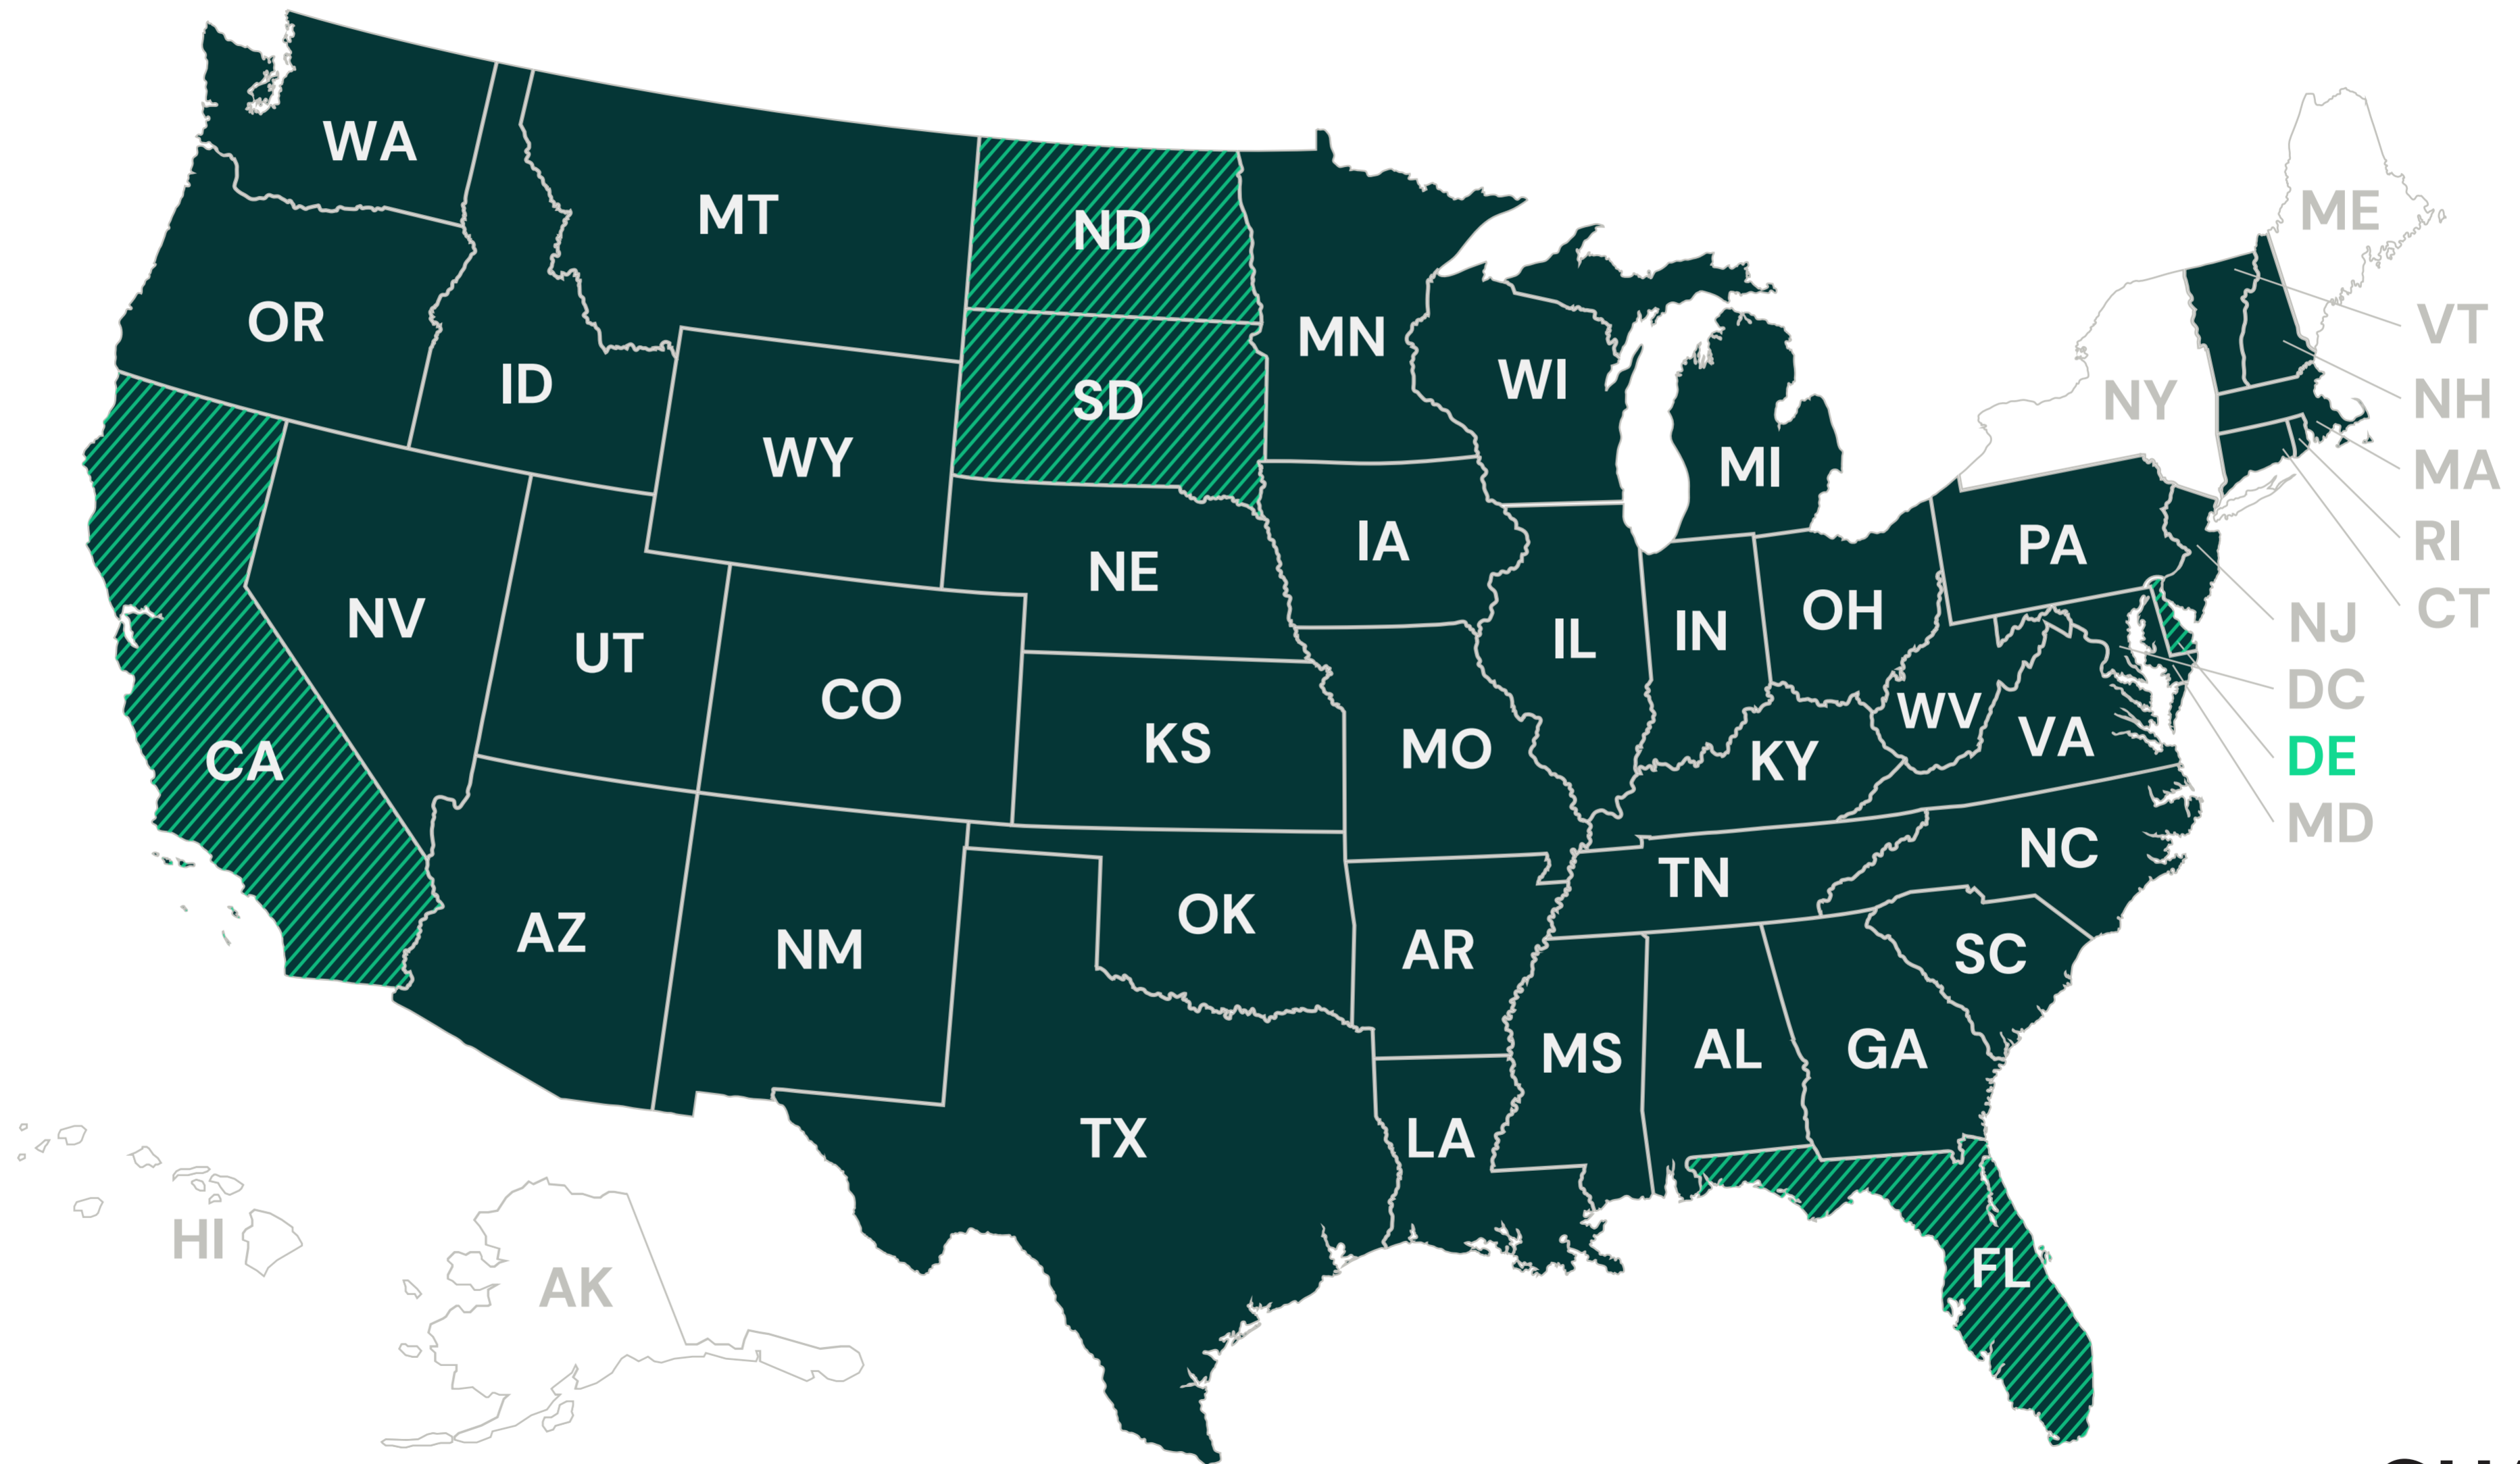

Guaranty Rate Lock

State Approval Map

-  Compact
-  Non-Compact
-  Not Approved